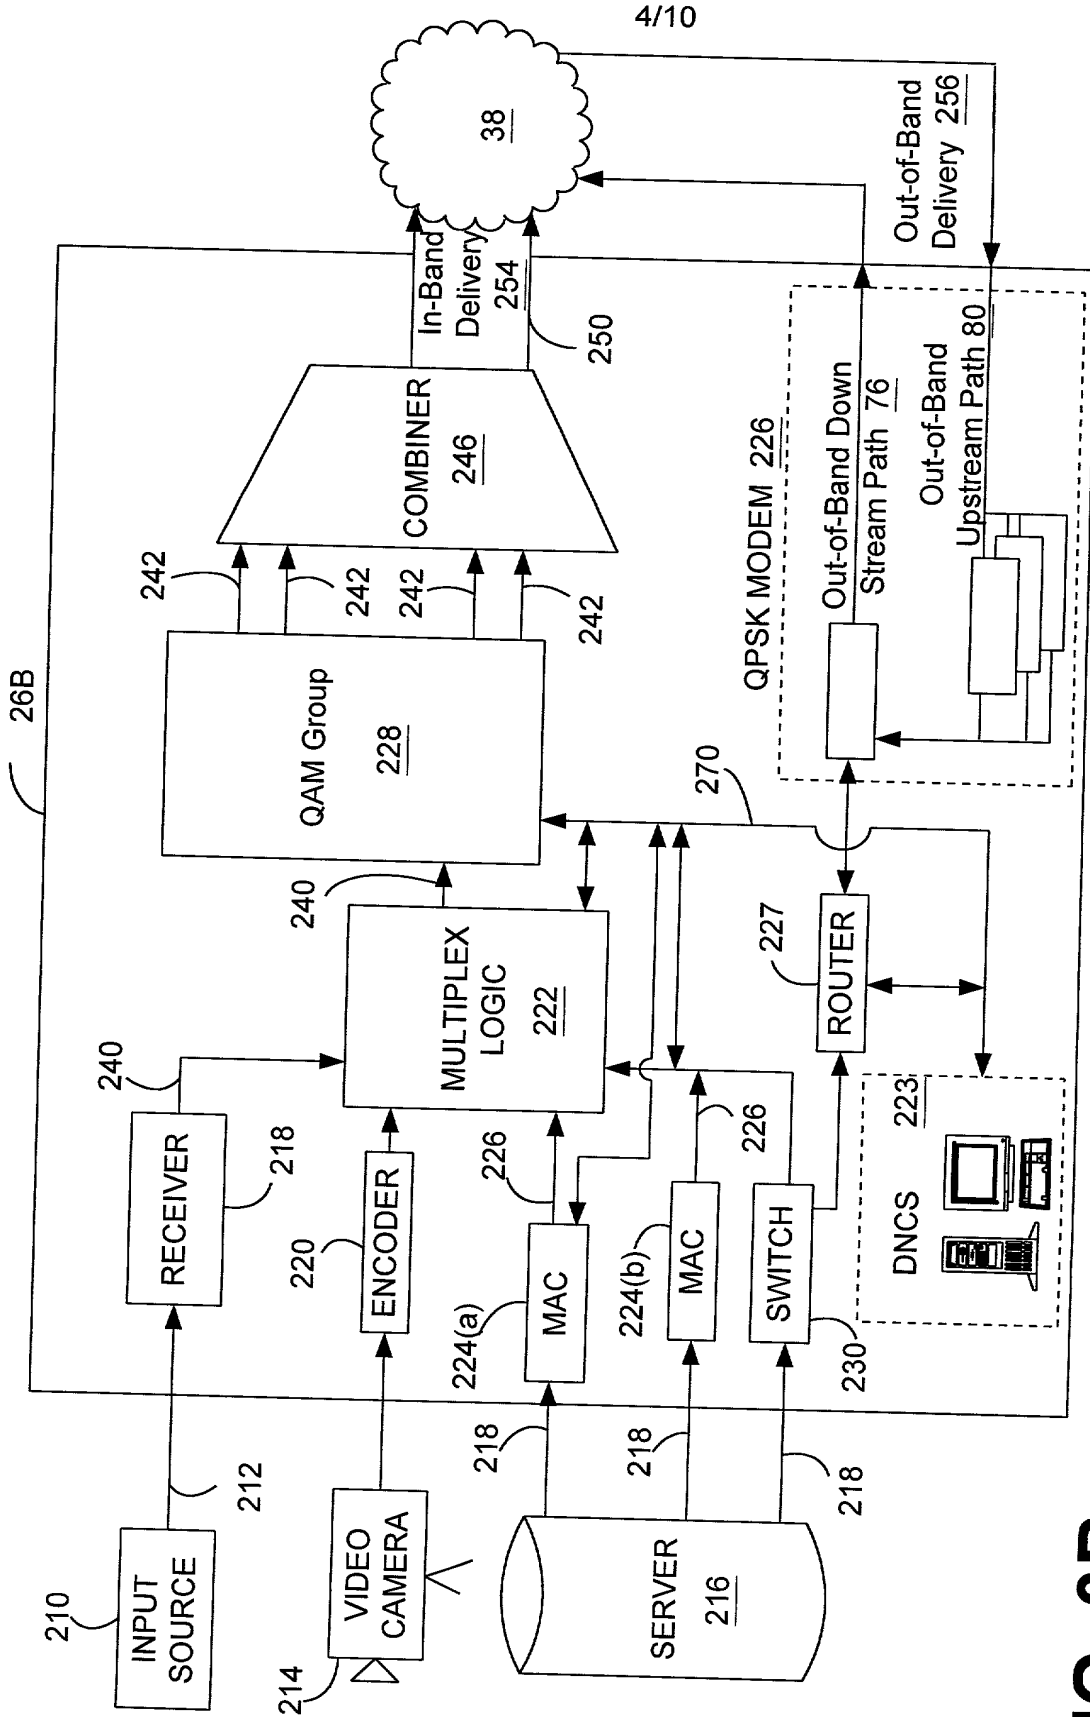

**FIG. 1**

FIG. 2

FROM HEADEND 26

FIG. 2

FIG. 3A

FIG. 3B

FIG. 4

time view

TWC 01		CURRENT	
Local and National Weather 2:00 PM - 3:00 PM		TV PROGRAM	
channel		Tue 9/1	12:01 PM
2:00 pm		2:30 pm	3:00 pm
etw 301	Extra	Entertainment News	
ppv 400	Saving Private Ryan	American History X	
twc 1	Local and National Weather	Local Forecast	
etv 2	Talk Soup	E! Behind the Scenes	
tvld 3	One Life to Live	General Hospital	
tue 9/1	browse by	Date	

FIG. 5

time view

70

TWC 01		CURRENT	
Local and National Weather 2:00 PM - 3:00 PM		TV PROGRAM	
channel	2:00 pm	10	Tue 9/1 12:01 PM
etv	2:30 pm	3:00 pm	
ppv	YOUR SET-TOP BOX HAS THE CAPABILITY TO PROVIDE ADDITIONAL DAYS OF PROGRAMMING INFORMATION. ARE YOU INTERESTED IN HAVING THIS EXTENDED SERVICE?		
twc	<input type="radio"/> YES <input checked="" type="radio"/> NO <input type="radio"/> MORE INFO		
etv	History X		
tv/d	3	One Life to Live	recast
tue 9/1	a	browse by	the Scenes
		Date	General Hospital
			72